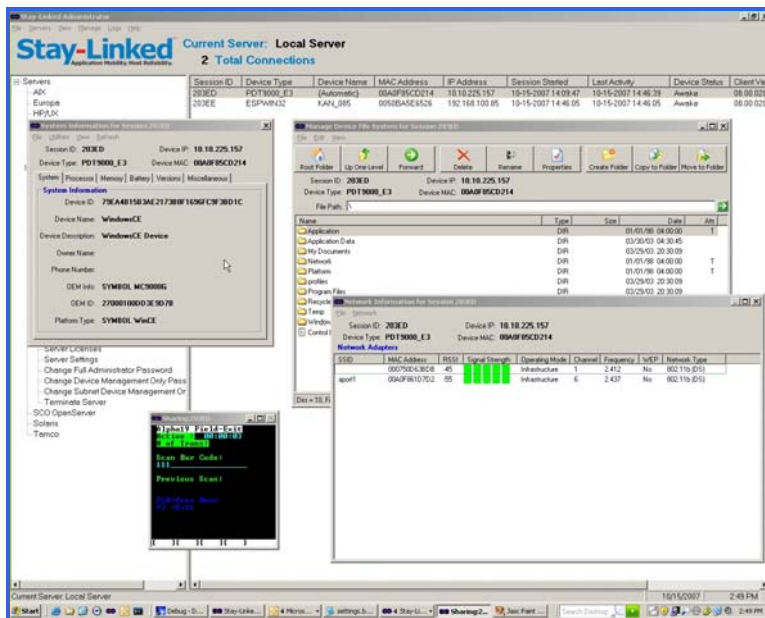

## Wireless Device Management

Powered by  
Athena™ from  
**ODYSSEY**  
software, inc.

- Same thin-client connection
- Same Administrator console

Try it  
**FREE** for  
30 Days!

The shift to thin is on.

Manage devices with the same Stay-Linked thin-client solution.

Stay-Linked Administrator GUI Console with Device Management features

For any Stay-Linked thin-client connected wireless device:

- ✓ Manage the file system and folder structure
- ✓ Install/Remove applications
- ✓ Start/Stop applications and processes
- ✓ Verify RF signal strength on the device and network components
- ✓ Check processor, memory and battery utilization
- ✓ Device "Remote Control"
- ✓ Software Provisioning

*Plus many more valuable features...*

**No additional consoles needed:** The same Stay-Linked Administrator GUI Console used for Terminal Session Management and Centralized Terminal Emulation Configuration can now be used to perform wireless Device Management functions as well.